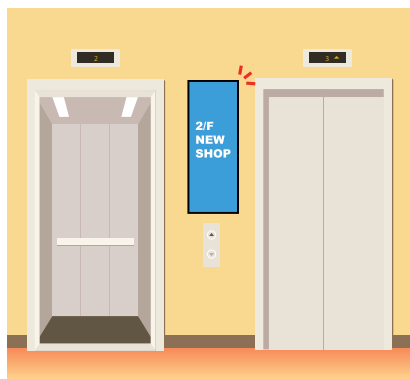

SMART AND CREATIVE CHOICE FOR DIFFERENT BUSINESS

MS-LB

Wall-mounted advertising bar shape display

Indoor

Network Version : LAN / WIFI

Operation system: Android

Equipped with Content Editing and Publishing Program

SPEC	CASE SIZE	SCREEN SIZE	RESOLUTION	BRIGHTNESS	SCREEN RATIO
24"	634*148*50 mm	598*112 mm	1920*360 px	500 cd/m2	
28"	733*170*45 mm	699*135 mm	1920*360 px	500 cd/m2	
28.5"	725*228*57 mm	698*197 mm	1920*540 px	500 cd/m2	
36.6"	960*174*50 mm	919*139 mm	1920*290 px	500 cd/m2	
37.6"	951*301*61 mm	919*259 mm	1920*540 px	500 cd/m2	
44.1"	1105*359*48 mm	1074*320 mm	1920*573 px	500 cd/m2	
49.5"	1246*377*60 mm	1210*340 mm	1920*540 px	500 cd/m2	

Product images are for illustrative purposes only and may differ from the actual product
Please contact us for most updated models and size options